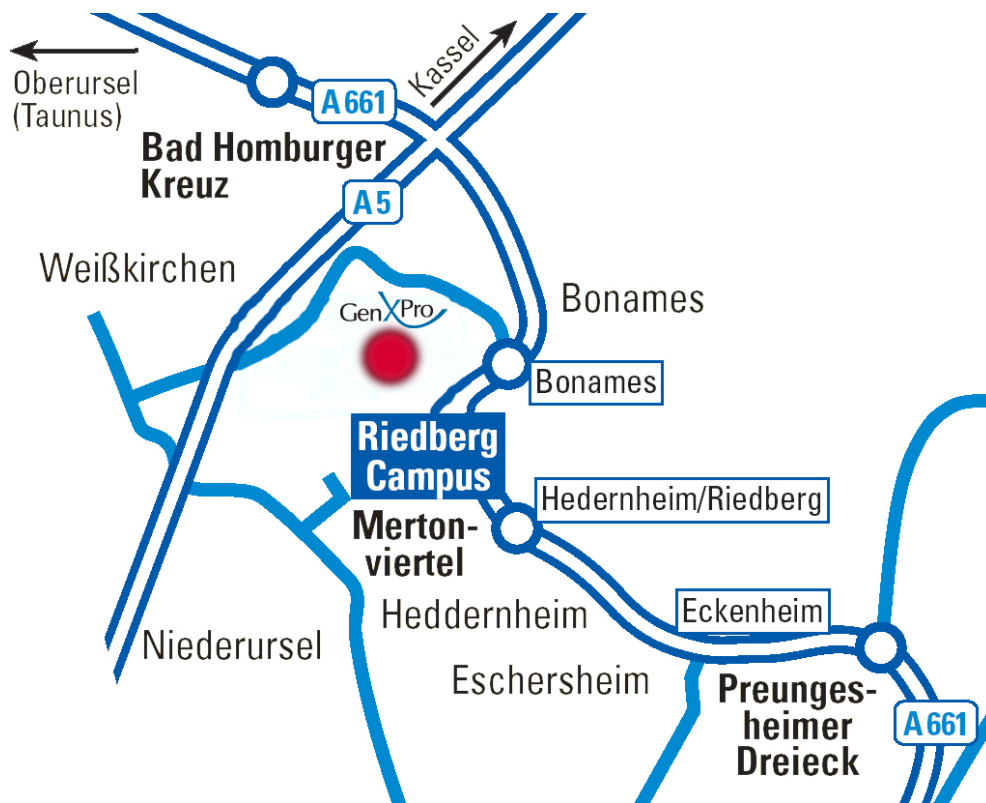

By car:

From the airport:

- Take the A5 direction Bad Homburg
- Ausfahrt (= Exit) Bad Homburger Kreuz to the A661 direction Offenbach
- Ausfahrt Heddernheim
- After the traffic light, stay on the Marie-Curie-Straße and take the next right (Altenhöferallee)

From other directions:

- Take the A661, Exit Heddernheim
- After the traffic light, stay on the Marie-Curie-Straße and take the next right (Altenhöferallee)

By U-Bahn (subway) and bus:

From the airport:

Take the S-Bahn (S8 or S9) to "Hauptwache" (q.v.)

From Hauptbahnhof (Main Station):

Take the S-Bahn (S1-6, S8, S9) to "Hauptwache" (q.v.)

From Hauptwache:

- Take the U-Bahn U1, U2 or U3 direction "Ginnheim/Gonzenheim/Oberursel" until "Heddernheim"
- Take here the Bus Line 26 direction "Alt Eschersheim/Uni Campus" until "Uni Campus Riedberg"